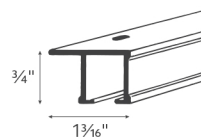

Architrac® Series 94004

TRACK STYLE

DIMENSIONS

Track Overview

- Assembled sets includes all necessary components
- Low profile, baton draw rod (3/4")
- Heavy duty, wheeled (Ripplefold™) or ball bearing (pleated) carriers
- Cannot be curved or bent
- Ceiling mount only (Track pre-drilled 16" on center for direct ceiling mount)
- Fiberglass, steel or PVC baton attached to the lead master carrier is recommended for traversing the draperies.

Specifications

PROFILE	DESCRIPTION	MATERIAL	HEADING STYLE	MOUNT	DRAW	MAX. TRACK SET LENGTH (FT.)	MAX. FABRIC WEIGHT (LBS.)	LBS. PER FT.
	94004 Cubicle Hand/Baton Draw cannot be curved or bent	Extruded of 0.050" 6063T5 aluminum alloy etched and anodized.	Pleated, Ripplefold™	Ceiling, Recessed	One-Way	16	64	4
					Two-Way	32	128	4