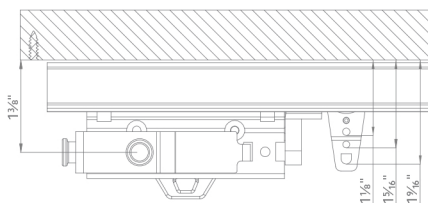

Architrac® Series 94004

TRACK STYLE

DIMENSIONS

Track Overview

- Assembled sets includes all necessary components
- Low profile, baton draw rod (3/4")
- Heavy duty, wheeled (Ripplefold™) or ball bearing (pleated) carriers
- Cannot be curved or bent
- Ceiling mount only (Track pre-drilled 16" on center for direct ceiling mount)
- Fiberglass, steel or PVC baton attached to the lead master carrier is recommended for traversing the draperies.

Specifications

PROFILE	DESCRIPTION	MATERIAL	HEADING STYLE	MOUNT	DRAW	MAX. TRACK SET LENGTH (FT.)	MAX. FABRIC WEIGHT (LBS.)	LBS. PER FT.
	94004 Cubicle Hand/Baton Draw cannot be curved or bent	Extruded of 0.050" 6063T5 aluminum alloy etched and anodized.	Pleated, Ripplefold™	Ceiling, Recessed	One-Way	16	64	4
					Two-Way	32	128	4

Installation

Install according to instructions.

CEILING MOUNT

SUPPORT SPACING

Pre-drilled holes are located every 16" on the track. Track is mounted directly to the ceiling through the holes using proper screw for mounting surface.