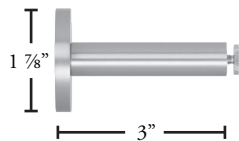

DUB242-SS
Wall Bracket