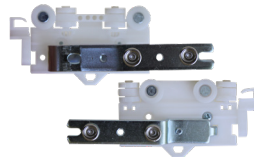

IRELAND COLLECTION

2" DECORATIVE C RAIL

AVAILABLE FINISHES

BK
Black

PC
Polished Chrome

BN
Brushed Nickel

PRODUCT INFORMATION

- Material: Aluminum
- Components material: Brass
- Collection style: Modern/Contemporary
- Max length available in one piece: 228"
- Brackets: Recommended every 3-5 feet depending on fabric weight
- Cannot be curved nor bent
- Splice not recommended for one-way draw

DUB141-SS
End Cap Finial

Brackets

DUB241-SS
Flush Ceiling Bracket

DUB242-SS
Wall Bracket

DUB243-SS
Multi Wall Bracket

DUB244-SS
Flush Ceiling Bracket

DUB251-SS
Bracket Extension

DUB253-SS
Bracket Extension

RMAS301-WH Over R
RMAS302-WH Under L
Ripplefold Master w/Snaps
and Adaptor

PMAS101-WH Over R
PMAS102-WH Under L
Pinch Pleat Master
Multifunctional

BMAS209-WH Left
BMAS210-WH Right
Butt w/3 Snaps

Other Components

DUB601-SB
Rail Connector

BCAR02-WH
Slim Ball Bearing

END306-WH
End Stop

RCARS60-WH 60% Fullness
RCARS80-WH 80% "
RCARS100-WH 100% "
RCARS120-WH 120% "
2 piece Connected Snap