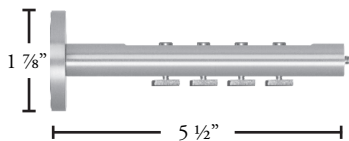

IRELAND COLLECTION

2" DECORATIVE C RAIL

AVAILABLE FINISHES

BK
Black

PC
Polished Chrome

BN
Brushed Nickel

PRODUCT INFORMATION

- Material: Aluminum
- Components material: Brass
- Collection style: Modern/Contemporary
- Max length available in one piece: 228"
- Brackets: Recommended every 3-5 feet depending on fabric weight
- Cannot be curved nor bent
- Splice not recommended for one-way draw

STYLES

- Pinch pleat
- Ripplefold*
- Cubicle
- FlexWave

APPLICATIONS

- Center draw
- One-way draw
- Off-center draw

COMPONENTS

DUB838-XX
Ireland Rail 19.7'

Profile

Finial

DUB141-SS
End Cap Finial

Brackets

DUB241-SS
Flush Ceiling Bracket

DUB242-SS
Wall Bracket

DUB243-SS
Multi Wall Bracket

DUB244-SS
Flush Ceiling Bracket

DUB251-SS
Bracket Extension

DUB253-SS
Bracket Extension

RMAS301-WH Over R
RMAS302-WH Under L
Ripplefold Master w/Snaps
and Adaptor

PMAS101-WH Over R
PMAS102-WH Under L
Pinch Pleat Master
Multifunctional

BMAS209-WH Left
BMAS210-WH Right
Butt w/3 Snaps

Other Components