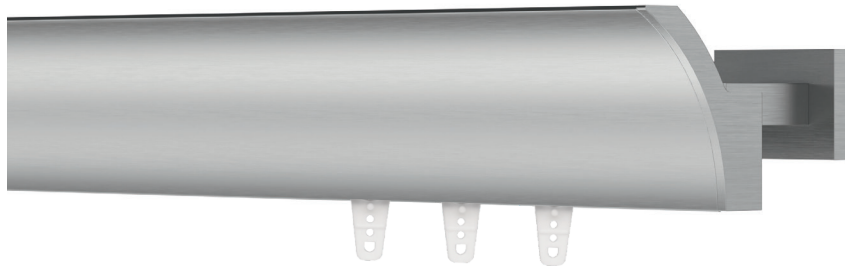

IRELAND COLLECTION

2" DECORATIVE C RAIL

AVAILABLE FINISHES

BK
Black

PC
Polished Chrome

BN
Brushed Nickel

PRODUCT INFORMATION

- Material: Aluminum
- Components material: Brass
- Collection style: Modern/Contemporary
- Max length available in one piece: 228"
- Brackets: Recommended every 3-5 feet depending on fabric weight
- Cannot be curved nor bent
- Splice not recommended for one-way draw

STYLES

- Pinch pleat
- Ripplefold*
- Cubicle
- FlexWave

APPLICATIONS

- Center draw
- One-way draw
- Off-center draw

COMPONENTS

DUB838-XX
Ireland Rail 19.7'

Profile

Finial