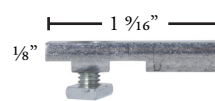

IRELAND COLLECTION

2" DECORATIVE C RAIL

AVAILABLE FINISHES

BK
Black

PC
Polished Chrome

BN
Brushed Nickel

PRODUCT INFORMATION

- Material: Aluminum
- Components material: Brass
- Collection style: Modern/Contemporary
- Max length available in one piece: 228"
- Brackets: Recommended every 3-5 feet depending on fabric weight
- Cannot be curved nor bent
- Splice not recommended for one-way draw

STYLES

- Pinch pleat
- Ripplefold*
- Cubicle
- FlexWave

APPLICATIONS

- Center draw
- One-way draw
- Off-center draw

COMPONENTS

DUB838-XX
Ireland Rail 19.7'

Profile

Finial

DUB141-SS
End Cap Finial

Brackets

DUB241-SS
Flush Ceiling Bracket

DUB242-SS
Wall Bracket

DUB243-SS
Multi Wall Bracket

DUB244-SS
Flush Ceiling Bracket

DUB251-SS
Bracket Extension

DUB253-SS
Bracket Extension

RMAS301-WH Over R
RMAS302-WH Under L
Ripplefold Master w/Snaps
and Adaptor

PMAS101-WH Over R
PMAS102-WH Under L
Pinch Pleat Master
Multifunctional

BMAS209-WH Left
BMAS210-WH Right
Butt w/3 Snaps

Other Components