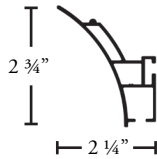

IRELAND COLLECTION

2" DECORATIVE C RAIL

AVAILABLE FINISHES

BK
Black

PC
Polished Chrome

BN
Brushed Nickel

PRODUCT INFORMATION

- Material: Aluminum
- Components material: Brass
- Collection style: Modern/Contemporary
- Max length available in one piece: 228"
- Brackets: Recommended every 3-5 feet depending on fabric weight
- Cannot be curved nor bent
- Splice not recommended for one-way draw

STYLES

- Pinch pleat
- Ripplefold*
- Cubicle
- FlexWave

APPLICATIONS

- Center draw
- One-way draw
- Off-center draw

COMPONENTS

DUB838-XX
Ireland Rail 19.7'

Profile

Finial