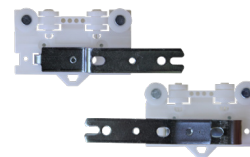

IRELAND COLLECTION

2" DECORATIVE C RAIL

AVAILABLE FINISHES

BK
Black

PC
Polished Chrome

BN
Brushed Nickel

PRODUCT INFORMATION

- Material: Aluminum
- Components material: Brass
- Collection style: Modern/Contemporary
- Max length available in one piece: 228"
- Brackets: Recommended every 3-5 feet depending on fabric weight
- Cannot be curved nor bent
- Splice not recommended for one-way draw

STYLES

- Pinch pleat
- Ripplefold*
- Cubicle
- FlexWave

APPLICATIONS

- Center draw
- One-way draw
- Off-center draw

COMPONENTS

DUB838-XX
Ireland Rail 19.7'

Profile

Finial

DUB141-SS
End Cap Finial

Brackets

DUB241-SS
Flush Ceiling Bracket

DUB242-SS
Wall Bracket

DUB243-SS
Multi Wall Bracket

DUB244-SS
Flush Ceiling Bracket

DUB251-SS
Bracket Extension

DUB253-SS
Bracket Extension

RMAS301-WH Over R
RMAS302-WH Under L
Ripplefold Master w/Snaps
and Adaptor

PMAS101-WH Over R
PMAS102-WH Under L
Pinch Pleat Master
Multifunctional

BMAS209-WH Left
BMAS210-WH Right
Butt w/3 Snaps

Other Components