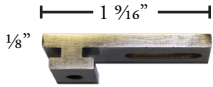

NETHERLANDS COLLECTION

1 1/8" DECORATIVE RAIL

AVAILABLE FINISHES

PRODUCT INFORMATION

- Material: Aluminum
- Components materials: Aluminum/Steel
- Collection style: Classic/Modern
- Max length available in one piece: 228"
- Brackets: Recommended every 3-5 feet depending on fabric weight
- Can be curved and bent
- Splice not recommended for one-way draw

STYLES

- Pinch pleat
- Ripplefold*
- Cubicle
- FlexWave

APPLICATIONS

- Center draw
- One-way draw
- Off-center draw

COMPONENTS

Finials

AMS828-XX
Netherlands Rail 19'

Profile

AMS121-XX
End Cap Finial

AMS124-XX
Ball Finial

AMS125-XX
Notched Finial

Brackets

AMS221-XX
Single Bracket 3"

AMS222-XX
Extended Single Bracket

AMS223-XX
Double Bracket

AMS226-XX
Inside Mount Bracket

AMS225-XX
Flush Ceiling Bracket

AMS227-XX
Ceiling Bracket

AMS502-XX
Bracket Extension

Masters

RMAS301-WH Over R
RMAS302-WH Under L
Ripplefold Master w/
Snaps and Adaptor

PMAS101-WH Over R
PMAS102-WH Under L
Pinch Pleat Master
Multifunctional