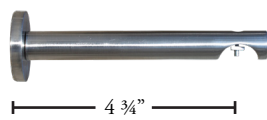

NETHERLANDS COLLECTION

1 1/8" DECORATIVE RAIL

AVAILABLE FINISHES

PRODUCT INFORMATION

- Material: Aluminum
- Components materials: Aluminum/Steel
- Collection style: Classic/Modern
- Max length available in one piece: 228"
- Brackets: Recommended every 3-5 feet depending on fabric weight
- Can be curved and bent
- Splice not recommended for one-way draw

STYLES

- Pinch pleat
- Ripplefold*
- Cubicle
- FlexWave

APPLICATIONS

- Center draw
- One-way draw
- Off-center draw

COMPONENTS

Finials

AMS828-XX
Netherlands Rail 19'

Profile

AMS121-XX
End Cap Finial

AMS124-XX
Ball Finial

AMS125-XX
Notched Finial

Brackets

AMS221-XX
Single Bracket 3"

AMS222-XX
Extended Single Bracket

AMS223-XX
Double Bracket

AMS226-XX
Inside Mount Bracket

AMS225-XX
Flush Ceiling Bracket

AMS227-XX
Ceiling Bracket

AMS502-XX
Bracket Extension

Masters

RMAS301-WH Over R
RMAS302-WH Under L
Ripplefold Master w/
Snaps and Adaptor

PMAS101-WH Over R
PMAS102-WH Under L
Pinch Pleat Master
Multifunctional