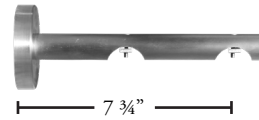

NETHERLANDS COLLECTION

1 1/8" DECORATIVE RAIL

AVAILABLE FINISHES

PRODUCT INFORMATION

- Material: Aluminum
- Components materials: Aluminum/Steel
- Collection style: Classic/Modern
- Max length available in one piece: 228"
- Brackets: Recommended every 3-5 feet depending on fabric weight
- Can be curved and bent
- Splice not recommended for one-way draw

STYLES

- Pinch pleat
- Ripplefold*
- Cubicle
- FlexWave

APPLICATIONS

- Center draw
- One-way draw
- Off-center draw

COMPONENTS

Finials

AMS828-XX
Netherlands Rail 19'

Profile

AMS121-XX
End Cap Finial

AMS124-XX
Ball Finial

AMS125-XX
Notched Finial

Brackets

AMS221-XX
Single Bracket 3"

AMS222-XX
Extended Single Bracket

AMS223-XX
Double Bracket

AMS226-XX
Inside Mount Bracket

AMS225-XX
Flush Ceiling Bracket

AMS227-XX
Ceiling Bracket

AMS502-XX
Bracket Extension

Masters

RMAS301-WH Over R
RMAS302-WH Under L
Ripplefold Master w/
Snaps and Adaptor

PMAS101-WH Over R
PMAS102-WH Under L
Pinch Pleat Master
Multifunctional