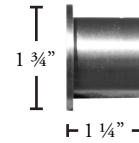

STYLES

- Pinch pleat
- Ripplefold*
- Cubicle
- FlexWave

APPLICATIONS

- Center draw
- One-way draw
- Off-center draw

COMPONENTS

Finials

AMS828-XX
Netherlands Rail 19'

Profile

AMS121-XX
End Cap Finial

AMS124-XX
Ball Finial

AMS125-XX
Notched Finial

Brackets

AMS221-XX
Single Bracket 3"

AMS222-XX
Extended Single Bracket

AMS223-XX
Double Bracket

AMS226-XX
Inside Mount Bracket

AMS225-XX
Flush Ceiling Bracket

AMS227-XX
Ceiling Bracket

AMS502-XX
Bracket Extension

Masters

RMAS301-WH Over R
RMAS302-WH Under L
Ripplefold Master w/
Snaps and Adaptor

PMAS101-WH Over R
PMAS102-WH Under L
Pinch Pleat Master
Multifunctional

BMAS209-WH Left
BMAS210-WH Right
Butt w/3 Snaps

Other Components

RCARS60-WH 60% Fullness
RCARS80-WH 80% "
RCARS100-WH 100% "
RCARS120-WH 120% "
2 piece Connected Snap

BCAR02-WH
Slim Ball Bearing

PCAR10-WH
Nylon Carrier