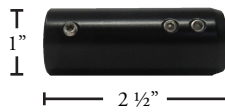

NETHERLANDS COLLECTION

1 1/8" DECORATIVE RAIL

AVAILABLE FINISHES

PRODUCT INFORMATION

- Material: Aluminum
- Components materials: Aluminum/Steel
- Collection style: Classic/Modern
- Max length available in one piece: 228"
- Brackets: Recommended every 3-5 feet depending on fabric weight
- Can be curved and bent
- Splice not recommended for one-way draw

STYLES

- Pinch pleat
- Ripplefold*
- Cubicle
- FlexWave

APPLICATIONS

- Center draw
- One-way draw
- Off-center draw

COMPONENTS

Finials

AMS828-XX
Netherlands Rail 19'

Profile

AMS121-XX
End Cap Finial

AMS124-XX
Ball Finial

AMS125-XX
Notched Finial

Brackets

AMS221-XX
Single Bracket 3"

AMS222-XX
Extended Single Bracket

AMS223-XX
Double Bracket

AMS226-XX
Inside Mount Bracket

AMS225-XX
Flush Ceiling Bracket

AMS227-XX
Ceiling Bracket

AMS502-XX
Bracket Extension

Masters

RMAS301-WH Over R
RMAS302-WH Under L
Ripplefold Master w/
Snaps and Adaptor

PMAS101-WH Over R
PMAS102-WH Under L
Pinch Pleat Master
Multifunctional