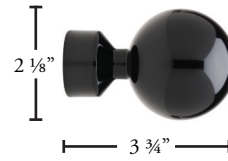

NETHERLANDS COLLECTION

1 1/8" DECORATIVE RAIL

AVAILABLE FINISHES

PRODUCT INFORMATION

- Material: Aluminum
- Components materials: Aluminum/Steel
- Collection style: Classic/Modern
- Max length available in one piece: 228"
- Brackets: Recommended every 3-5 feet depending on fabric weight
- Can be curved and bent
- Splice not recommended for one-way draw

STYLES

- Pinch pleat
- Ripplefold*
- Cubicle
- FlexWave

APPLICATIONS

- Center draw
- One-way draw
- Off-center draw

COMPONENTS

Finials

AMS828-XX
Netherlands Rail 19'

Profile

AMS121-XX
End Cap Finial

AMS124-XX
Ball Finial

AMS125-XX
Notched Finial

Brackets

AMS221-XX
Single Bracket 3"

AMS222-XX
Extended Single Bracket

AMS223-XX
Double Bracket

AMS226-XX
Inside Mount Bracket