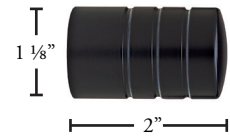

NETHERLANDS COLLECTION

1 1/8" DECORATIVE RAIL

AVAILABLE FINISHES

PRODUCT INFORMATION

- Material: Aluminum
- Components materials: Aluminum/Steel
- Collection style: Classic/Modern
- Max length available in one piece: 228"
- Brackets: Recommended every 3-5 feet depending on fabric weight
- Can be curved and bent
- Splice not recommended for one-way draw

STYLES

- Pinch pleat
- Ripplefold*
- Cubicle
- FlexWave

APPLICATIONS

- Center draw
- One-way draw
- Off-center draw

COMPONENTS

Finials

AMS828-XX
Netherlands Rail 19'

Profile

AMS121-XX
End Cap Finial

AMS124-XX
Ball Finial

AMS125-XX
Notched Finial

Brackets

AMS221-XX
Single Bracket 3"

AMS222-XX
Extended Single Bracket

AMS223-XX
Double Bracket

AMS226-XX
Inside Mount Bracket