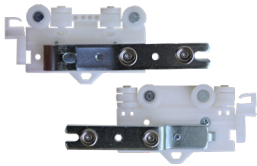

AMS121-XX
End Cap Finial

AMS124-XX
Ball Finial

AMS125-XX
Notched Finial

Brackets

AMS221-XX
Single Bracket 3"

AMS222-XX
Extended Single Bracket

AMS223-XX
Double Bracket

AMS226-XX
Inside Mount Bracket

AMS225-XX
Flush Ceiling Bracket

AMS227-XX
Ceiling Bracket

AMS502-XX
Bracket Extension

Masters

RMAS301-WH Over R
RMAS302-WH Under L
Ripplefold Master w/
Snaps and Adaptor

PMAS101-WH Over R
PMAS102-WH Under L
Pinch Pleat Master
Multifunctional

BMAS209-WH Left
BMAS210-WH Right
Butt w/3 Snaps

Other Components

RCARS60-WH 60% Fullness
RCARS80-WH 80% "
RCARS100-WH 100% "
RCARS120-WH 120% "
2 piece Connected Snap

BCAR02-WH
Slim Ball Bearing

PCAR10-WH
Nylon Carrier

END307
End Lock

AMS601-SB
Rail Connector

Baton