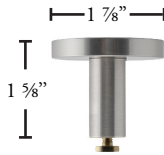

STYLES

- Pinch pleat
- Ripplefold*
- Cubicle
- FlexWave

APPLICATIONS

- Center draw
- One-way draw
- Off-center draw

COMPONENTS

Finials

AMS828-XX
Netherlands Rail 19'

Profile

AMS121-XX
End Cap Finial

AMS124-XX
Ball Finial

AMS125-XX
Notched Finial

Brackets

AMS221-XX
Single Bracket 3"

AMS222-XX
Extended Single Bracket

AMS223-XX
Double Bracket

AMS226-XX
Inside Mount Bracket

AMS225-XX
Flush Ceiling Bracket

AMS227-XX
Ceiling Bracket

AMS502-XX
Bracket Extension

Masters

RMAS301-WH Over R
RMAS302-WH Under L
Ripplefold Master w/
Snaps and Adaptor

PMAS101-WH Over R
PMAS102-WH Under L
Pinch Pleat Master
Multifunctional

BMAS209-WH Left
BMAS210-WH Right
Butt w/3 Snaps

Other Components

RCARS60-WH 60% Fullness
RCARS80-WH 80% "
RCARS100-WH 100% "
RCARS120-WH 120% "
2 piece Connected Snap

BCAR02-WH
Slim Ball Bearing

PCAR10-WH
Nylon Carrier