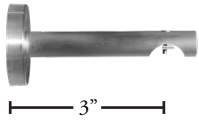

NETHERLANDS COLLECTION

1 1/8" DECORATIVE RAIL

AVAILABLE FINISHES

PRODUCT INFORMATION

- Material: Aluminum
- Components materials: Aluminum/Steel
- Collection style: Classic/Modern
- Max length available in one piece: 228"
- Brackets: Recommended every 3-5 feet depending on fabric weight
- Can be curved and bent
- Splice not recommended for one-way draw

STYLES

- Pinch pleat
- Ripplefold*
- Cubicle
- FlexWave

APPLICATIONS

- Center draw
- One-way draw
- Off-center draw

COMPONENTS

Finials

AMS828-XX
Netherlands Rail 19'

Profile

AMS121-XX
End Cap Finial

AMS124-XX
Ball Finial

AMS125-XX
Notched Finial

Brackets

AMS221-XX
Single Bracket 3"

AMS222-XX
Extended Single Bracket

AMS223-XX
Double Bracket

AMS226-XX
Inside Mount Bracket

AMS225-XX
Flush Ceiling Bracket

AMS227-XX
Ceiling Bracket

AMS502-XX
Bracket Extension

Masters

RMAS301-WH Over R
RMAS302-WH Under L
Ripplefold Master w/
Snaps and Adaptor

PMAS101-WH Over R
PMAS102-WH Under L
Pinch Pleat Master
Multifunctional