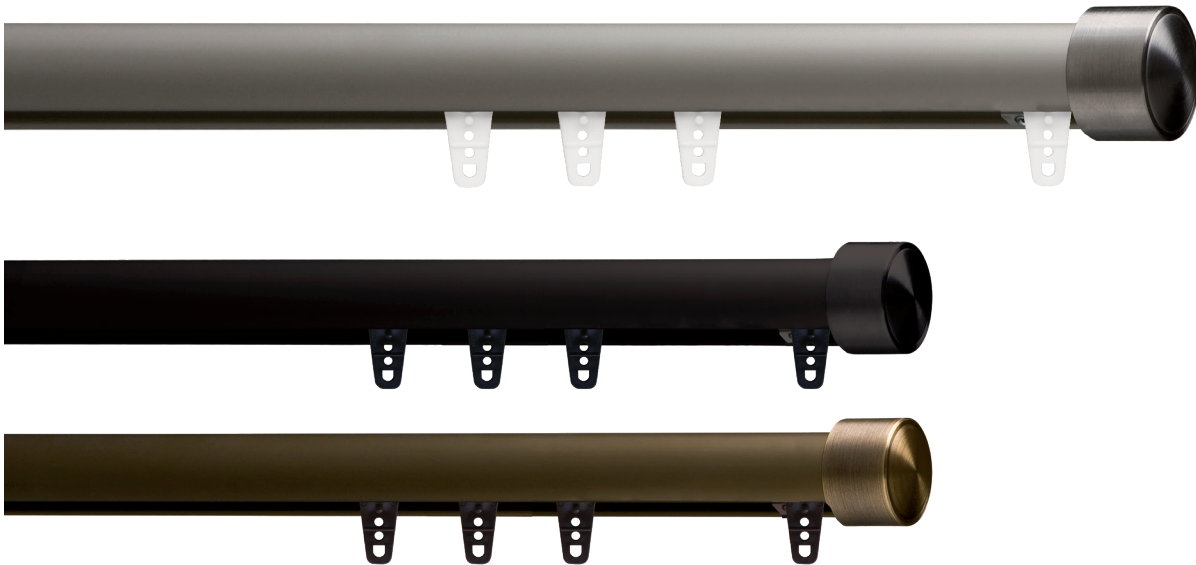

NETHERLANDS COLLECTION

1 1/8" DECORATIVE RAIL

AVAILABLE FINISHES

PRODUCT INFORMATION

- Material: Aluminum
- Components materials: Aluminum/Steel
- Collection style: Classic/Modern
- Max length available in one piece: 228"
- Brackets: Recommended every 3-5 feet depending on fabric weight
- Can be curved and bent
- Splice not recommended for one-way draw

STYLES

- Pinch pleat
- Ripplefold*
- Cubicle
- FlexWave

APPLICATIONS

- Center draw
- One-way draw
- Off-center draw

COMPONENTS

Finials

AMS828-XX
Netherlands Rail 19'

Profile

AMS121-XX
End Cap Finial

AMS124-XX
Ball Finial

AMS125-XX
Notched Finial

Brackets

AMS221-XX
Single Bracket 3"

AMS222-XX
Extended Single Bracket

AMS223-XX
Double Bracket

AMS226-XX
Inside Mount Bracket