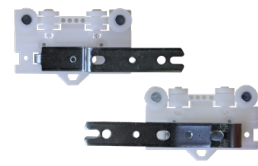

STYLES

- Pinch pleat
- Ripplefold*
- Cubicle
- FlexWave

APPLICATIONS

- Center draw
- One-way draw
- Off-center draw

COMPONENTS

Finials

AMS828-XX
Netherlands Rail 19'

Profile

AMS121-XX
End Cap Finial

AMS124-XX
Ball Finial

AMS125-XX
Notched Finial

Brackets

AMS221-XX
Single Bracket 3"

AMS222-XX
Extended Single Bracket

AMS223-XX
Double Bracket

AMS226-XX
Inside Mount Bracket

AMS225-XX
Flush Ceiling Bracket

AMS227-XX
Ceiling Bracket

AMS502-XX
Bracket Extension

Masters

RMAS301-WH Over R
RMAS302-WH Under L
Ripplefold Master w/
Snaps and Adaptor

PMAS101-WH Over R
PMAS102-WH Under L
Pinch Pleat Master
Multifunctional

BMAS209-WH Left
BMAS210-WH Right
Butt w/3 Snaps

Other Components

RCARS60-WH 60% Fullness
RCARS80-WH 80% "
RCARS100-WH 100% "
RCARS120-WH 120% "
2 piece Connected Snap

BCAR02-WH
Slim Ball Bearing

PCAR10-WH
Nylon Carrier