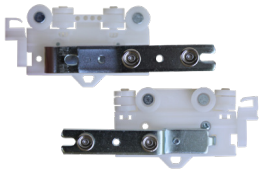

## Brackets

**VER221-XX**  
Ceiling Bracket

**VER222-XX**  
Single Wall Bracket

**VER223-XX**  
Double Wall Bracket

## Masters

**RMAS301-WH** Over R  
**RMAS302-WH** Under L  
Ripplefold Master w/  
Snaps and Adaptor

**PMAS101-WH** Over R  
**PMAS102-WH** Under L  
Pinch Pleat Master  
Multifunctional

**BMAS209-WH** Left  
**BMAS210-WH** Right  
Butt w/3 Snaps