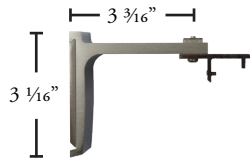

## Finial

**VER121-XX**  
End Cap Finial

## Brackets

**VER221-XX**  
Ceiling Bracket

**VER222-XX**  
Single Wall Bracket

**VER223-XX**  
Double Wall Bracket

## Masters

**RMAS301-WH** Over R  
**RMAS302-WH** Under L  
Ripplefold Master w/  
Snaps and Adaptor

**PMAS101-WH** Over R  
**PMAS102-WH** Under L  
Pinch Pleat Master  
Multifunctional

**BMAS209-WH** Left  
**BMAS210-WH** Right  
Butt w/3 Snaps