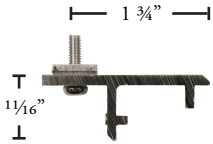

Brackets

VER221-XX
Ceiling Bracket