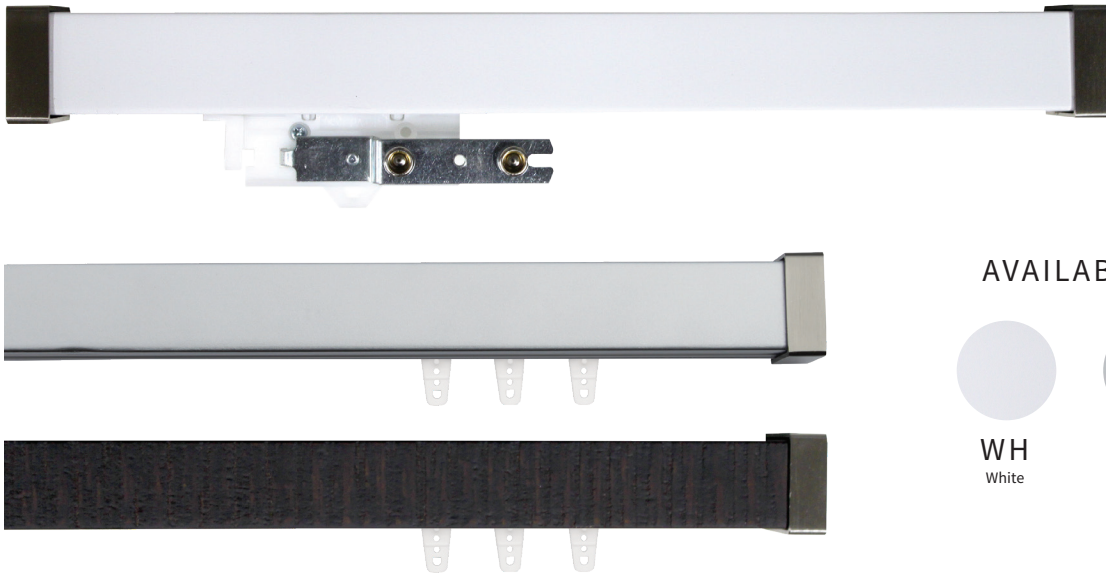

# VENETO COLLECTION

1 3/8" DECORATIVE SQUARE RAIL

## AVAILABLE FINISHES

WH  
White

SL  
Silver

ES  
Espresso

## PRODUCT INFORMATION

- Material: Aluminum/Wood
- Components materials: Aluminum/Steel
- Collection style: Classic/Modern
- Max length available in one piece: 96"
- Brackets: Recommended every 3-5 feet depending on fabric weight
- Splice not recommended for one-way draw

# COMPONENTS

**VER828-XX**  
Veneto Rail 8'

Profile