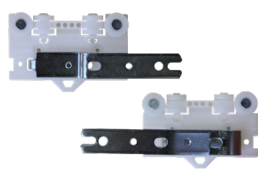

## Finial

**VER121-XX**  
End Cap Finial

## Brackets

**VER221-XX**  
Ceiling Bracket

**VER222-XX**  
Single Wall Bracket

**VER223-XX**  
Double Wall Bracket

## Masters

**RMAS301-WH** Over R  
**RMAS302-WH** Under L  
Ripplefold Master w/  
Snaps and Adaptor

**PMAS101-WH** Over R  
**PMAS102-WH** Under L  
Pinch Pleat Master  
Multifunctional

**BMAS209-WH** Left  
**BMAS210-WH** Right  
Butt w/3 Snaps

## Other Components

**RCARS60-WH** 60% Fullness  
**RCARS80-WH** 80% "  
**RCARS100-WH** 100% "  
**RCARS120-WH** 120% "  
2 piece Connected Snap

**BCAR02-WH**  
Slim Ball Bearing

**END307**  
End Lock

Baton