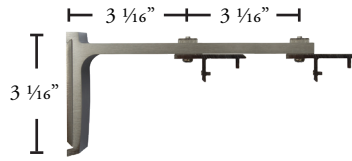

## Finial

**VER121-XX**  
End Cap Finial

## Brackets

**VER221-XX**  
Ceiling Bracket

**VER222-XX**  
Single Wall Bracket

**VER223-XX**  
Double Wall Bracket

## Masters

**RMAS301-WH** Over R  
**RMAS302-WH** Under L  
Ripplefold Master w/  
Snaps and Adaptor

**PMAS101-WH** Over R  
**PMAS102-WH** Under L  
Pinch Pleat Master  
Multifunctional

**BMAS209-WH** Left  
**BMAS210-WH** Right  
Butt w/3 Snaps